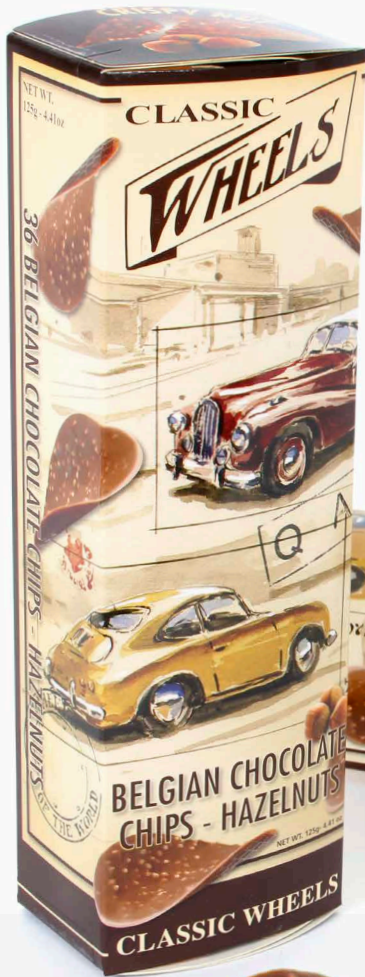

CHOCOLATE CHIPS

900211: Chocolate Chips
with hazelnuts 125g

A nice row of carefully sorted
delicious Belgian chocolate chips
packed in a special adapted blister.