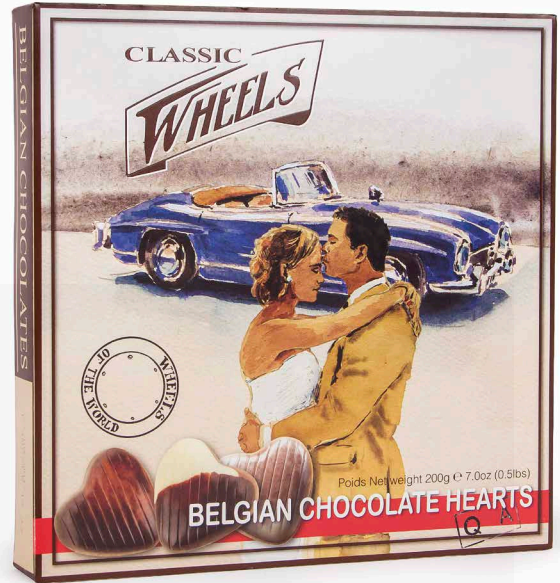

HEARTS

402501: 20 Belgian
Chocolate Hearts 200g

These chocolate hearts with milk, white and dark chocolate shell and hazelnut filling are the perfect gift for your beloved ones during the whole year.