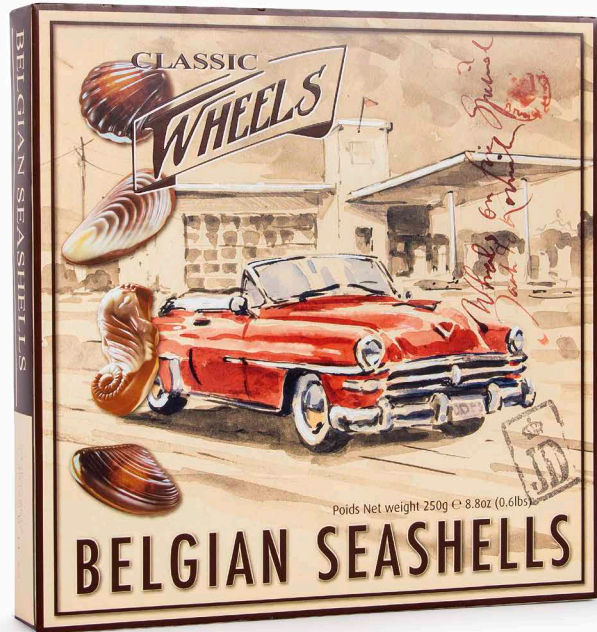

SEASHELLS

402486: Seashells 250g

3 colour exquisite Belgian chocolate seashells with a fine, seductive hazelnut filling of roasted hazelnuts.