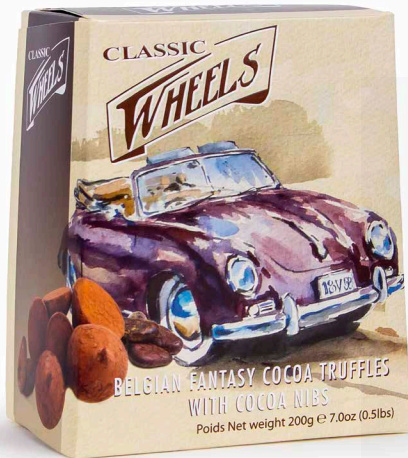

COCOA DUSTED TRUFFLES

- 402522: Original 200g
- 402523: Champagne 200g
- 402524: Orange 200g
- 402525: Cocoa Nibs 200g

Cocoa dusted truffles with a slow melting rich filling and dusted with high quality cocoa powder. Timeless and perfect for every occasion!