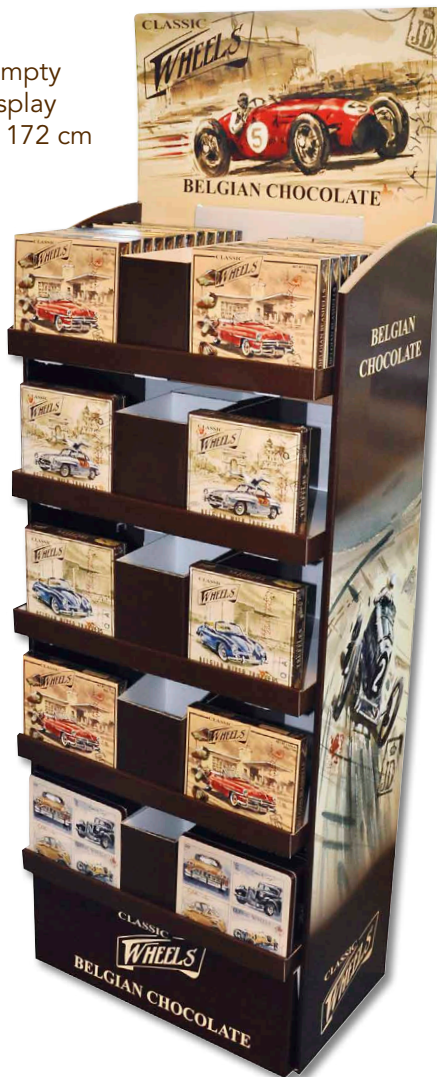

Our fifties phenomenon:
Belgian chocolate tablets,
simple but oh so irresistibly delicious!

TABLETS

- 402466: Milk 100g
- 402467: Milk with Hazelnut Crunch 100g
- 402468: Milk with Cookie Crunch 100g
- 402469: Dark Bitter Sweet 50% 100g
- 402470: Extra Dark 72% 100g
- 402471: Extra Dark 72% with Cocoa Nibs 100g
- 402487: Extra Dark 85% 100g

GIFT
BOXES

203739:
Wheels gift box,
big empty

The perfect present
for friends & family!

CLASSIC WHEELS - 16

900188:
Red Cars

900189:
Race Car

SMALL
TINS

Wonderful designed tins with stunning water paintings evoking the glamour of the early 50's era.

900194:
Lady in Red

900195:
Favorite Cars

SQUARE
TINS

203665: Wheels
shopping bag
full color

Side A

Side B

DISPLAY
MATERIAL

403009:
Display filled with
chocolate cars
59 x 38 x 172 cm
(145 x 900209)

Wonderful display
to present the
Classic Wheels assortment!

403188:
Wheels empty
carton display
59 x 38 x 172 cm

**A unique concept different
from all the other chocolates!**

VERSION 02/2019

**CLASSIC
WHEELS**