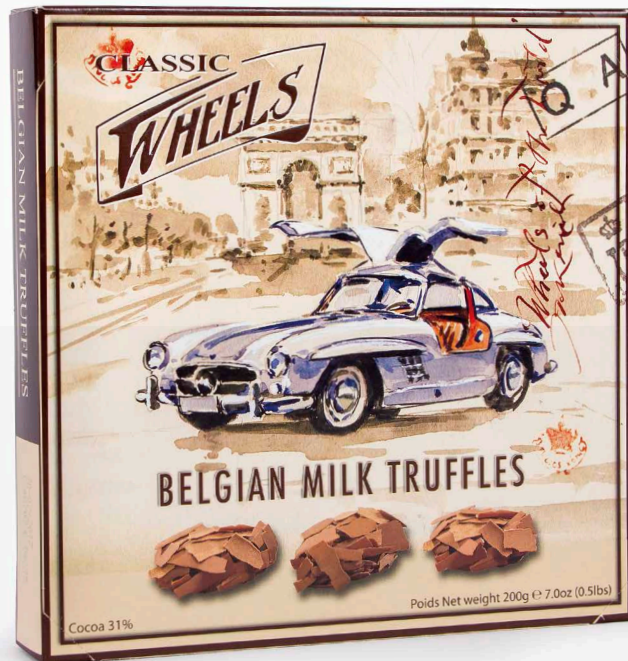

MILK TRUFFLES

402532: Milk Truffles 200g