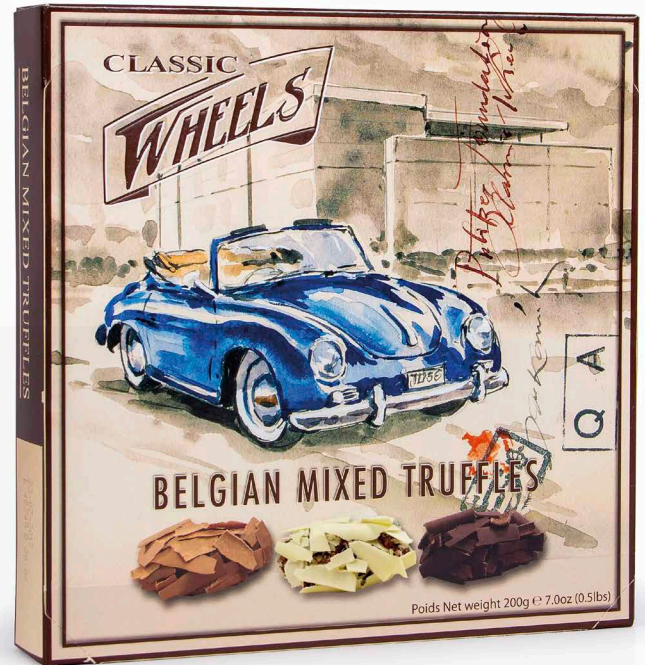

MIXED TRUFFLES

402533: Mixed Truffles 200g
milk, dark & hazelnut