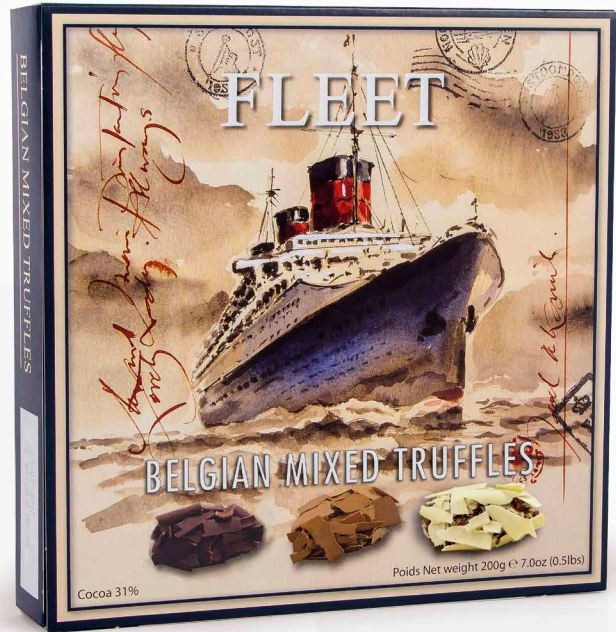

Looking for the ultimate indulgent milk chocolate experience? Reach for a giant Fleet chocolate tablet. Perfect for sharing and gifting!

GIANT TABLET
403940: Milk 400g

CRUISE SHIPS

900201: Delicious Milk Chocolate Cruise Ships filled with Hazelnut filling in a box of 200g.

Delicious chocolate cruise ships with Belgian milk chocolate and creamy hazelnut filling. These replicas are heavenly sweet temptations!

TIN CRUISE SHIPS

403933: Delicious Milk Chocolate Cruise Ships filled with Hazelnut filling in a tin of 200g.

SHIPPING COLLECTABLES

900202: Milk Chocolate
Shipping Collectables filled with
Hazelnut filling 200g.

Float away with these
delicious magical chocolates!

TIN SHIPPING COLLECTABLES

403926: Milk Chocolate
Shipping Collectables filled with
Hazelnut filling 200g.

SEASHELLS

402483: Seashells 250g

3 colour exquisite Belgian chocolate seashells with a fine, seductive hazelnut filling of roasted hazelnuts.

TIN SEASHELLS

403938: Seashells 250g

An assortment of connoisseur truffles made with a chocolate based filling, then covered with Belgian milk and dark chocolate and finished with a delicate coating of Belgian chocolate flakes.