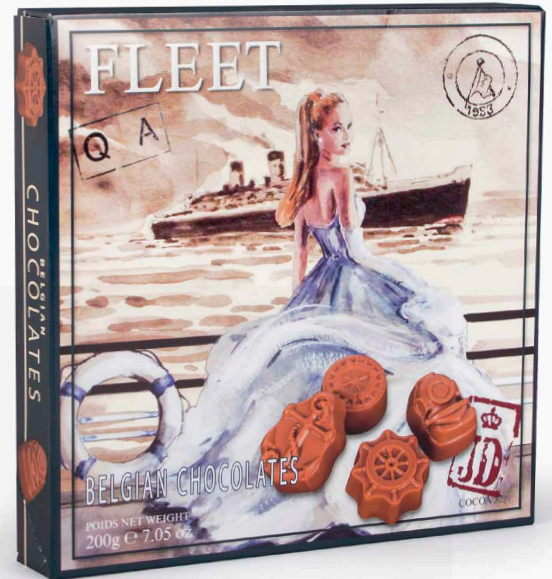

Looking for the ultimate indulgent milk chocolate experience? Reach for a giant Fleet chocolate tablet. Perfect for sharing and gifting!

GIANT TABLET
403940: Milk 400g

CRUISE SHIPS

900201: Delicious Milk Chocolate Cruise Ships filled with Hazelnut filling in a box of 200g.

Delicious chocolate cruise ships with Belgian milk chocolate and creamy hazelnut filling. These replicas are heavenly sweet temptations!

TIN CRUISE SHIPS

403933: Delicious Milk Chocolate Cruise Ships filled with Hazelnut filling in a tin of 200g.

SHIPPING COLLECTABLES

900202: Milk Chocolate
Shipping Collectables filled with
Hazelnut filling 200g.

Float away with these
delicious magical chocolates!

TIN SHIPPING COLLECTABLES

403926: Milk Chocolate
Shipping Collectables filled with
Hazelnut filling 200g.